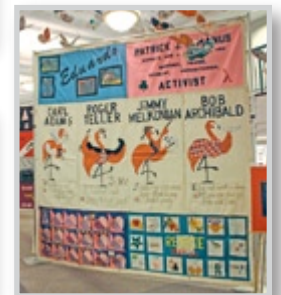

### WORLD AIDS DAY

December 1. Candlelight Memorial Vigil, Pack Place in downtown Asheville. Music by pianist and vocalist Robert Thomas, Pastyme, and the Men's Cantaria.

Photo: Leigh Mitchell

Photo: Leigh Mitchell