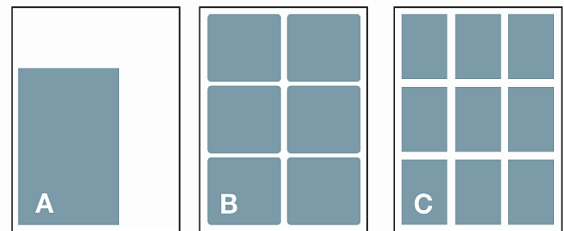

MECHANICAL REQUIREMENTS

STANDARD AD SIZES Width x Depth

Full Page	10.25" x 11.178"
Two-Thirds Page	6.81" x 11.178"
Three-Quarters Page (horizontal)	10.25" x 8.471"
Three-Quarters Page (vertical)	7.79" x 11.178"
Half Page (horizontal)	10.25" x 5.52"
Half Page (vertical)	5.125" x 11.178"
Three-Eighth Page (horizontal)	7.865" x 5.52"
Three-Eighth Page (vertical)	5.52" x 8.471"
One-third Page (horizontal)	10.25" x 3.623"
One-third Page (vertical)	3.341" x 11.178"
Quarter Page (regular)	5.15" x 5.52"
Quarter Page (horizontal)	10.25" x 2.765"
Quarter Page (vertical)	2.455" x 11.178"
One-Sixth Page (horizontal)	6.819" x 2.7"
One-Sixth Page (vertical)	3.341" x 5.4"
Three-sixteenth Page (horizontal)	7.8" x 2.765"
Three-sixteenth Page (vertical)	2.455" x 9.021"
One-Eighth Page (horizontal)	5.15" x 2.765"
One-Eighth Page (vertical)	2.455" x 5.52"
One-Sixteenth (horizontal)	5.15" x 1.32"
One-Sixteenth (vertical)	2.455" x 2.764"

- A** Full Page
- B** 2/3 Page
- C** 1/3 vert.
- D** 1/4 reg.
- E** 1/2 horz.
- F** 1/2 vert.
- G** 1/6 horz.
- H** 1/3 square
- I** 1/6 vert.
- J** 1/4 horz.
- K** 1/8 vert.
- L** 1/16 vert.
- M** 3/16 horz.
- N** 1/16 horz.
- O** 1/8 horz.
- P** 3/4 horz.
- Q** 1/4 horz.
- R** 1/3 horz.
- S** 3/4 vert.
- T** 3/16 vert.
- U** 3/8 horz.
- V** 3/8 vert.

SPECIAL SECTIONS / SIZES

Half Page Island	7" x 8"
Web Sites to Watch Ads	5.138" x 3"
(with 0.1 rounded corners)	
Classifieds — 1 column	2.25" x inches
Classifieds — 2 column	4.75" x inches
Market Ads: Gallery Update Artists To Watch ads	
3.33" x 3.57"	
Total space (image + text)	3.33" x 3.57"
Image size	Up to advertiser